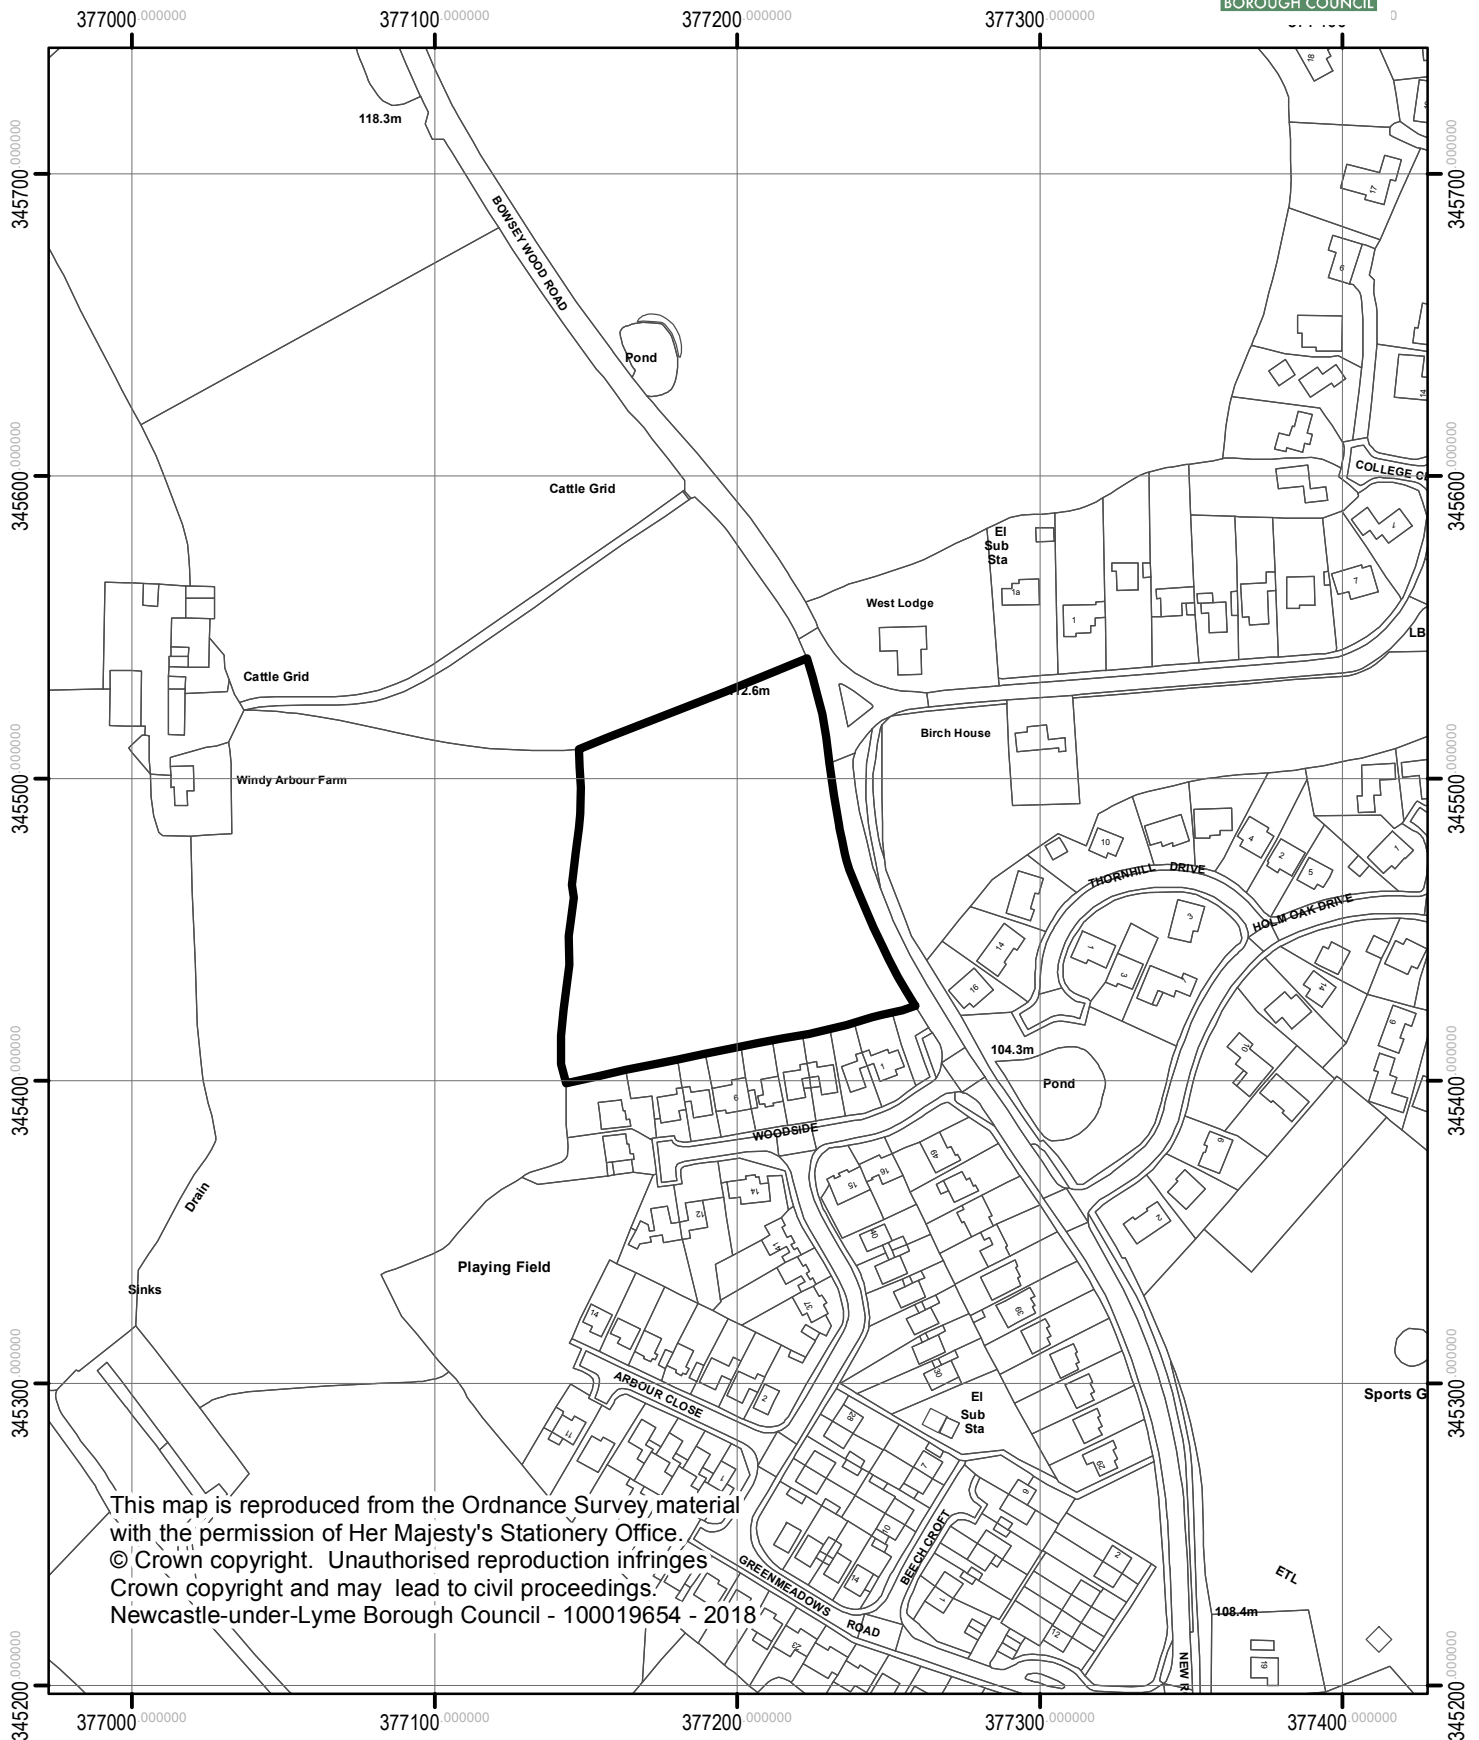

**18/00225/REM**  
**Land off New Road, Madeley**

This map is reproduced from the Ordnance Survey material with the permission of Her Majesty's Stationery Office. © Crown copyright. Unauthorised reproduction infringes Crown copyright and may lead to civil proceedings. Newcastle-under-Lyme Borough Council - 100019654 - 2018

**Newcastle under Lyme Borough Council**  
**Planning & Development Services**

N  
▲  
**1:2,500**

**17.07.2018**